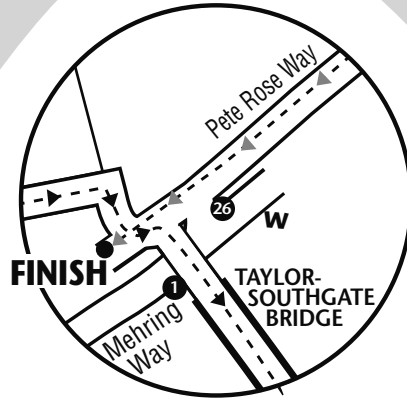

# 2009 Marathon Course

<b>G</b>	GU Shots
<b>w</b>	Water/Gatorade/ Port-A-Potties
<b>0</b>	Mile Markers
<b>0</b>	Relay Exchange Markers

### Relay Zones

- 1st leg: 6.84 miles Eden Park
- 2nd leg: 5.16 miles Richards Industries
- 3rd leg: 7.67 miles Linwood
- 4th leg: 6.55 miles Finish

Detail of Area

©2009 Cincinnati Flying Pig Marathon  
Map courtesy of LPK