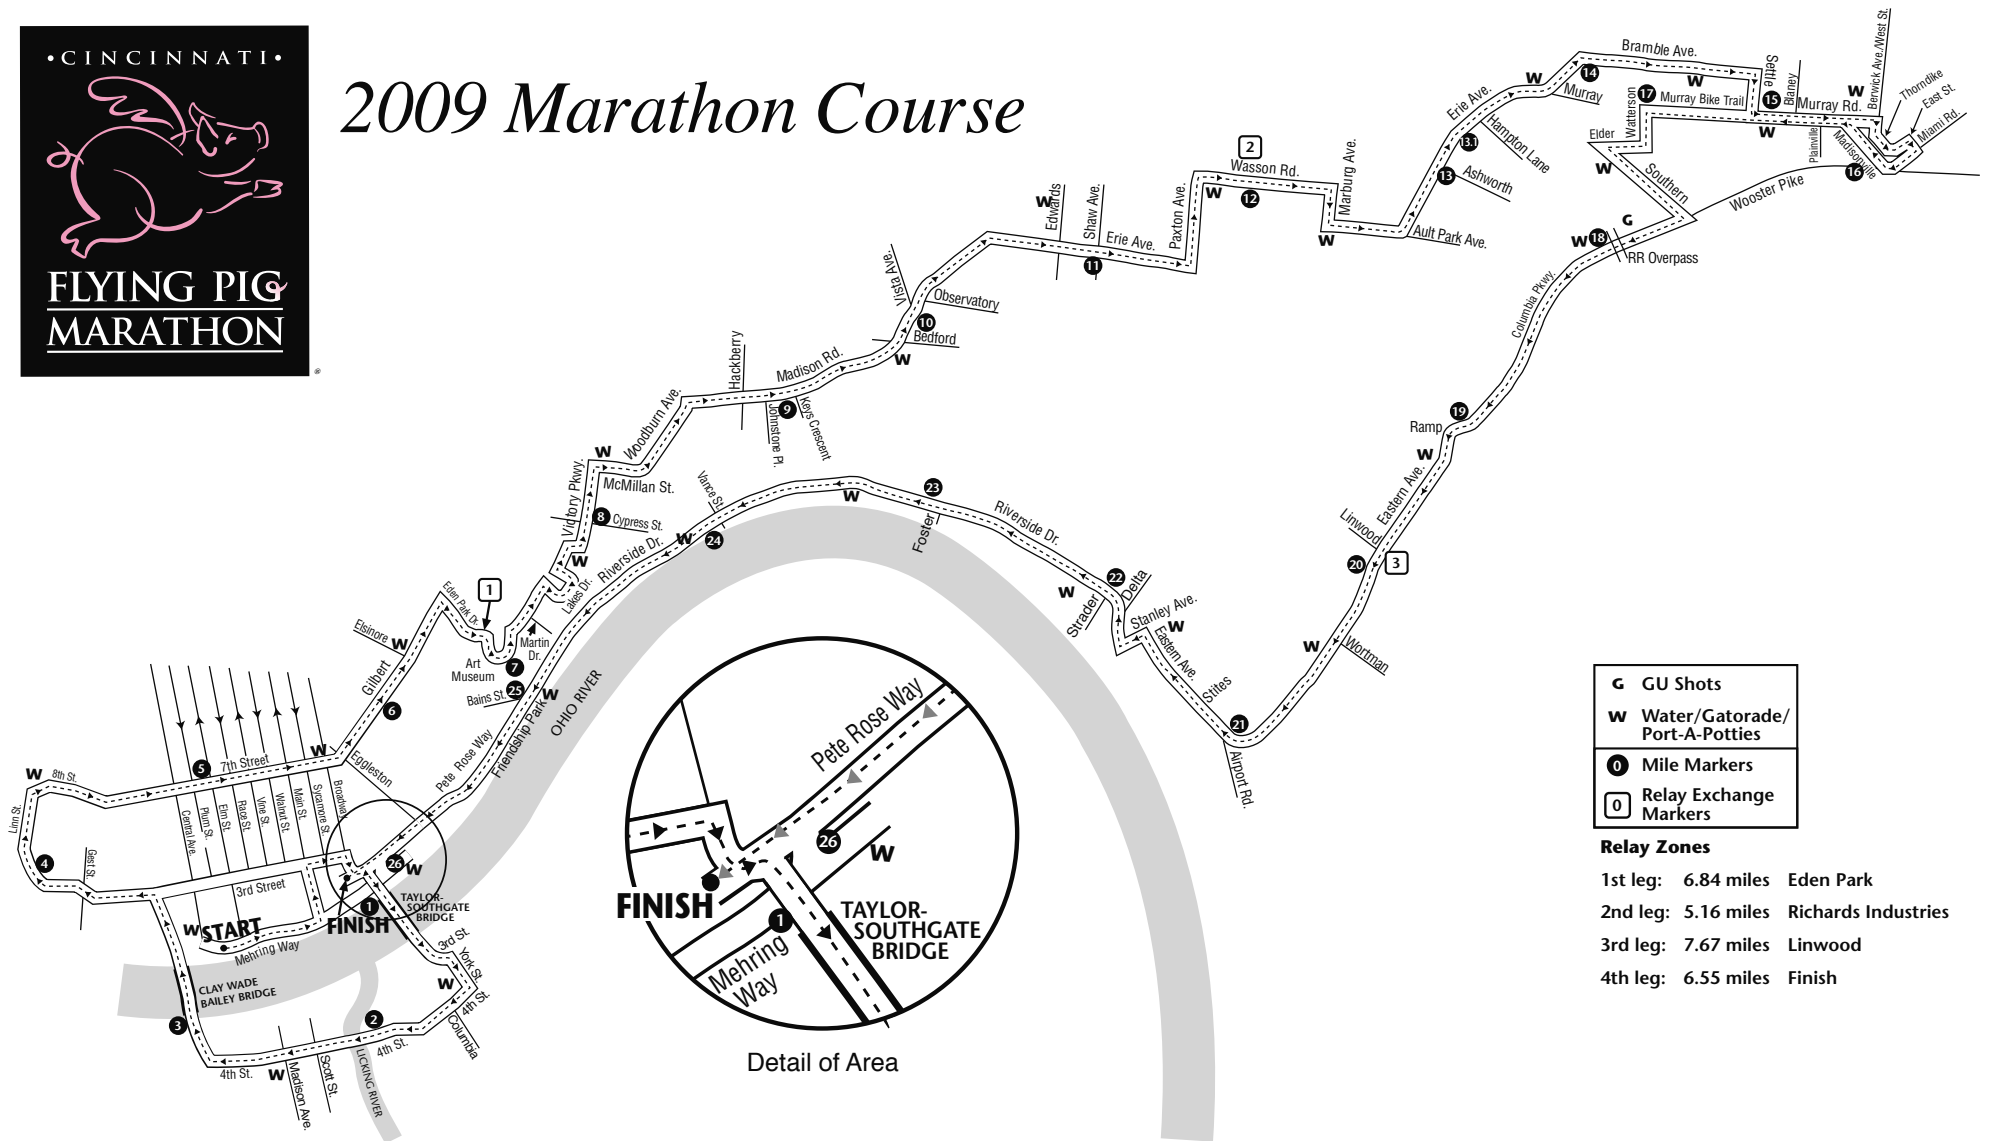

# 2009 Marathon Course

<b>G</b>	GU Shots
<b>w</b>	Water/Gatorade/ Port-A-Potties
<b>0</b>	Mile Markers
<b>0</b>	Relay Exchange Markers

### Relay Zones

- 1st leg: 6.84 miles Eden Park
- 2nd leg: 5.16 miles Richards Industries
- 3rd leg: 7.67 miles Linwood
- 4th leg: 6.55 miles Finish

Detail of Area

©2009 Cincinnati Flying Pig Marathon  
Map courtesy of LPK